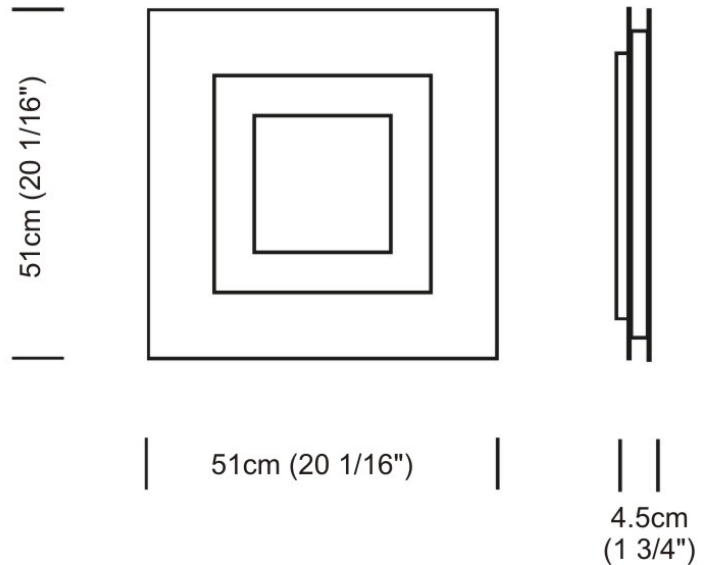

PROJECT
TYPE
NOTES
QUANTITY
DATE

FLAT SURFACE

D82230-WHI

GENERAL

Series: Flat
Brand: Panzeri
Division: Design
Mounting Type: Surface
Mounting Location: Ceiling
Subcategory: Ambient

PHYSICAL

Shape: Square
Length (mm): 510
Length (in): 20 1/16
Width (mm): 510
Width (in): 20 1/16
Height (mm): 45
Height (in): 1 3/4
Light Distribution: Direct / Indirect
Weight (kg): 5.236
Weight (lbs): 11.54
Diffuser: Polycarbonate - Opal
Fixture Material: Metal

ELECTRICAL

Input Wattage Range: 30 - 49 W
Lamp Type: LED
Input Wattage (W): 48
Total Output Wattage (W): 46
Dimming: Non-Dimming / Phase Dimming (120Vac only) / 0-10V Dimming
Driver Included: Yes
Driver Location: Integrated
Driver Type: Constant Current - Universal
Driver Class: Class 2
Input Voltage (V): 120 - 277
Constant Current (mA): 350

LED

Color Temperature (°K): 3000
Max. Delivered Lumen (lm): 3202
Nominal Lumen (lm): 5700
CRI: >80 CRI
Efficiency (%): 56.175%
Lamp Life (hrs): 70000

OPTICAL

RATINGS AND CERTIFICATIONS

Certified By: CSA Certified to UL and CSA Standards
IP rating: IP40