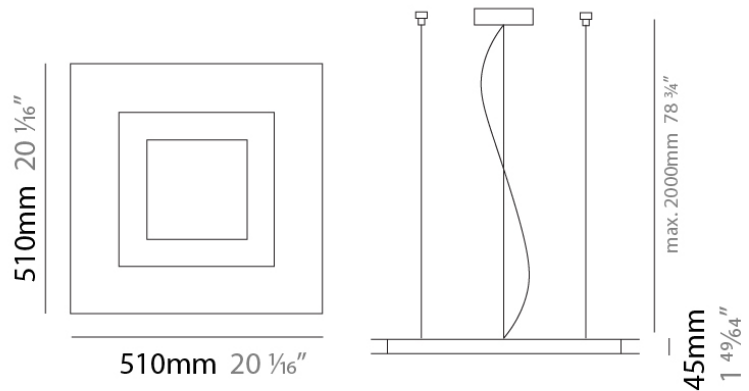

PROJECT	
TYPE	
NOTES	
QUANTITY	
DATE	

FLAT SUSPENSION

D81429-WHI

GENERAL

Series: Flat
Brand: Panzeri
Division: Design
Mounting Type: Suspension
Mounting Location: Ceiling
Subcategory: Ambient

PHYSICAL

Shape: Square
Length (mm): 510
Length (in): 20 1/16
Width (mm): 510
Width (in): 20 1/16
Height (mm): 45
Height (in): 1 3/4
Max. Overall Height (mm): 2510
Max. Overall Height (in): 98 13/16
Light Distribution: Direct / Indirect
Weight (kg): 7.21
Weight (lbs): 15.89
Diffuser: White Blown Glass
Fixture Material: Metal

ELECTRICAL

Lamp Type: LED
Input Wattage (W): 61
Total Output Wattage (W): 57.5
Max. Wattage Per Lamp (W): 46 / 11.5
Dimming: Tri-Mode (Non-Dimming and Phase Dimming (120Vac only) and 0-10V Dimming)
Driver Included: Yes
Driver Location: Integrated
Driver Type: Constant Current - Universal
Driver Class: Class 2
Input Voltage (V): 120 - 277
Constant Current (MA): 700

LED

Color Temperature (°K): 3000
Max. Delivered Lumen (lm): 4077
Nominal Lumen (lm): 4800lm down+1200lm up
CRI: >80 CRI
Lamp Life (hrs): 60000

OPTICAL

RATINGS AND CERTIFICATIONS

Certified By: CSA Certified to UL and CSA Standards
IP rating: IP40